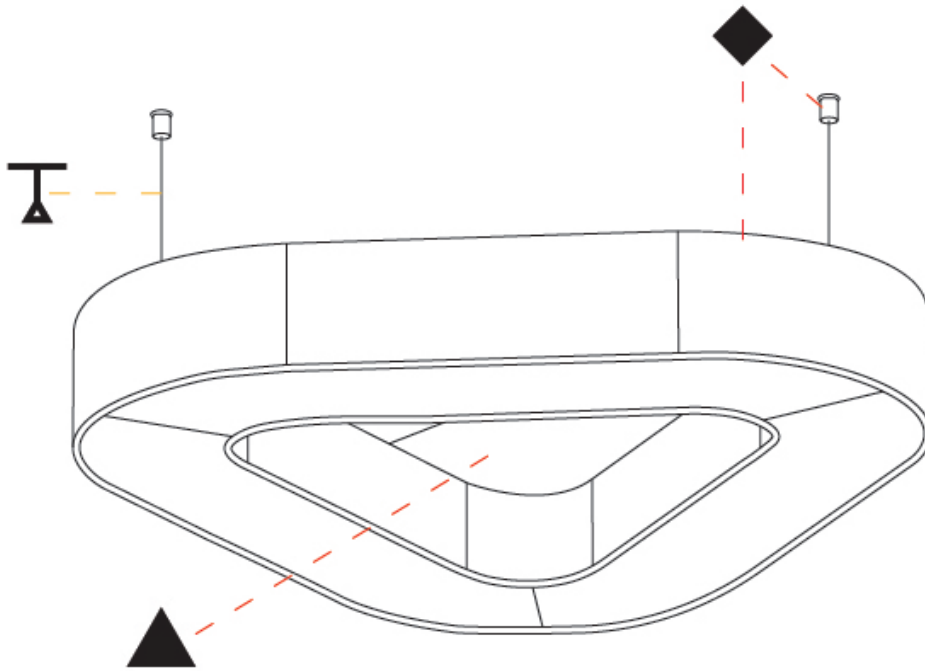

VICTORY ACOUSTIC SUSPENSION

A300744-

PROJECT	_____
TYPE	_____
SPECIFIER	_____
QUANTITY	_____
DATE	_____