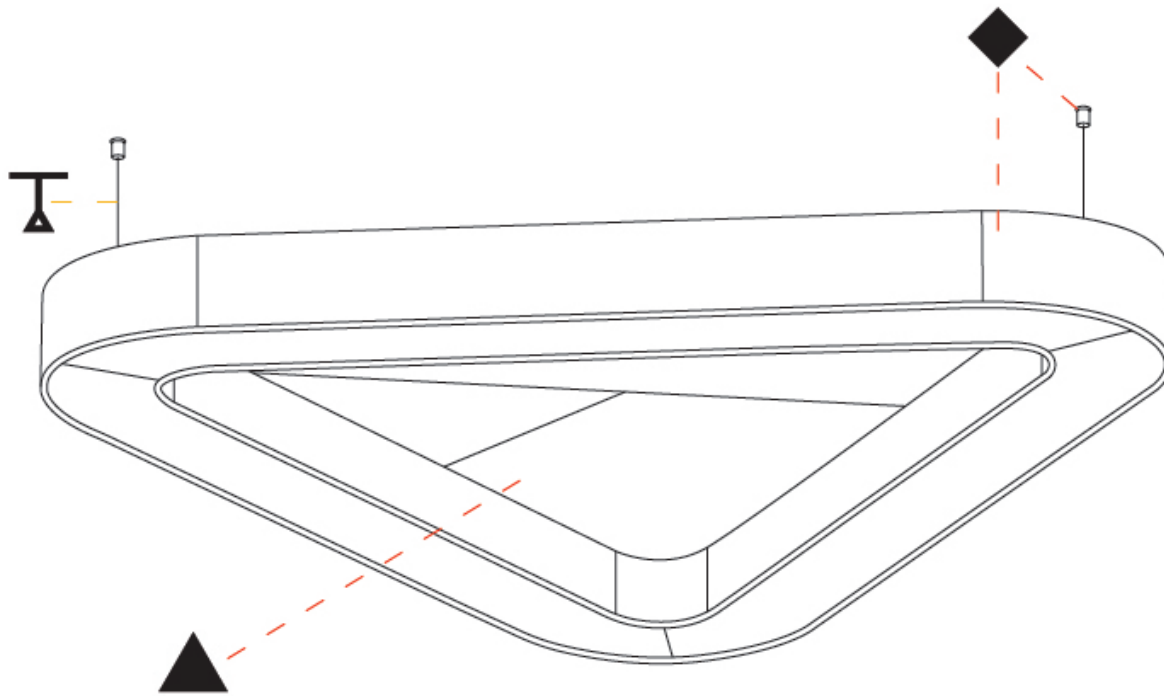

VICTORY ACOUSTIC SUSPENSION

A300743-

PROJECT	_____
TYPE	_____
SPECIFIER	_____
QUANTITY	_____
DATE	_____

A