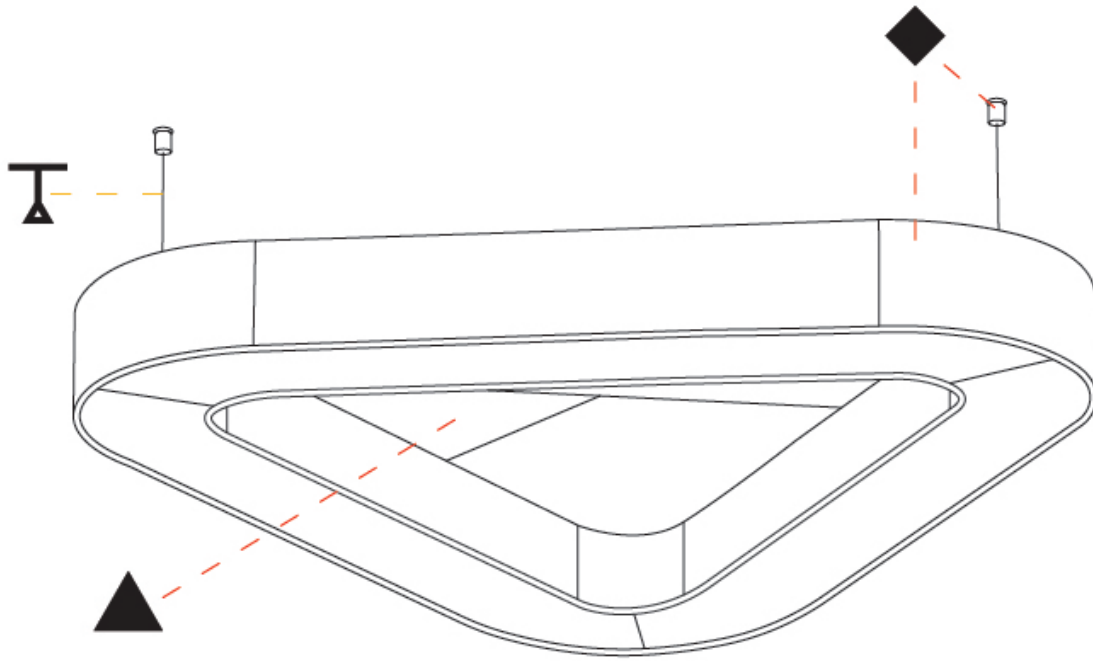

VICTORY ACOUSTIC SUSPENSION

A300745-

PROJECT _____

TYPE _____

SPECIFIER _____

QUANTITY _____

DATE _____

A